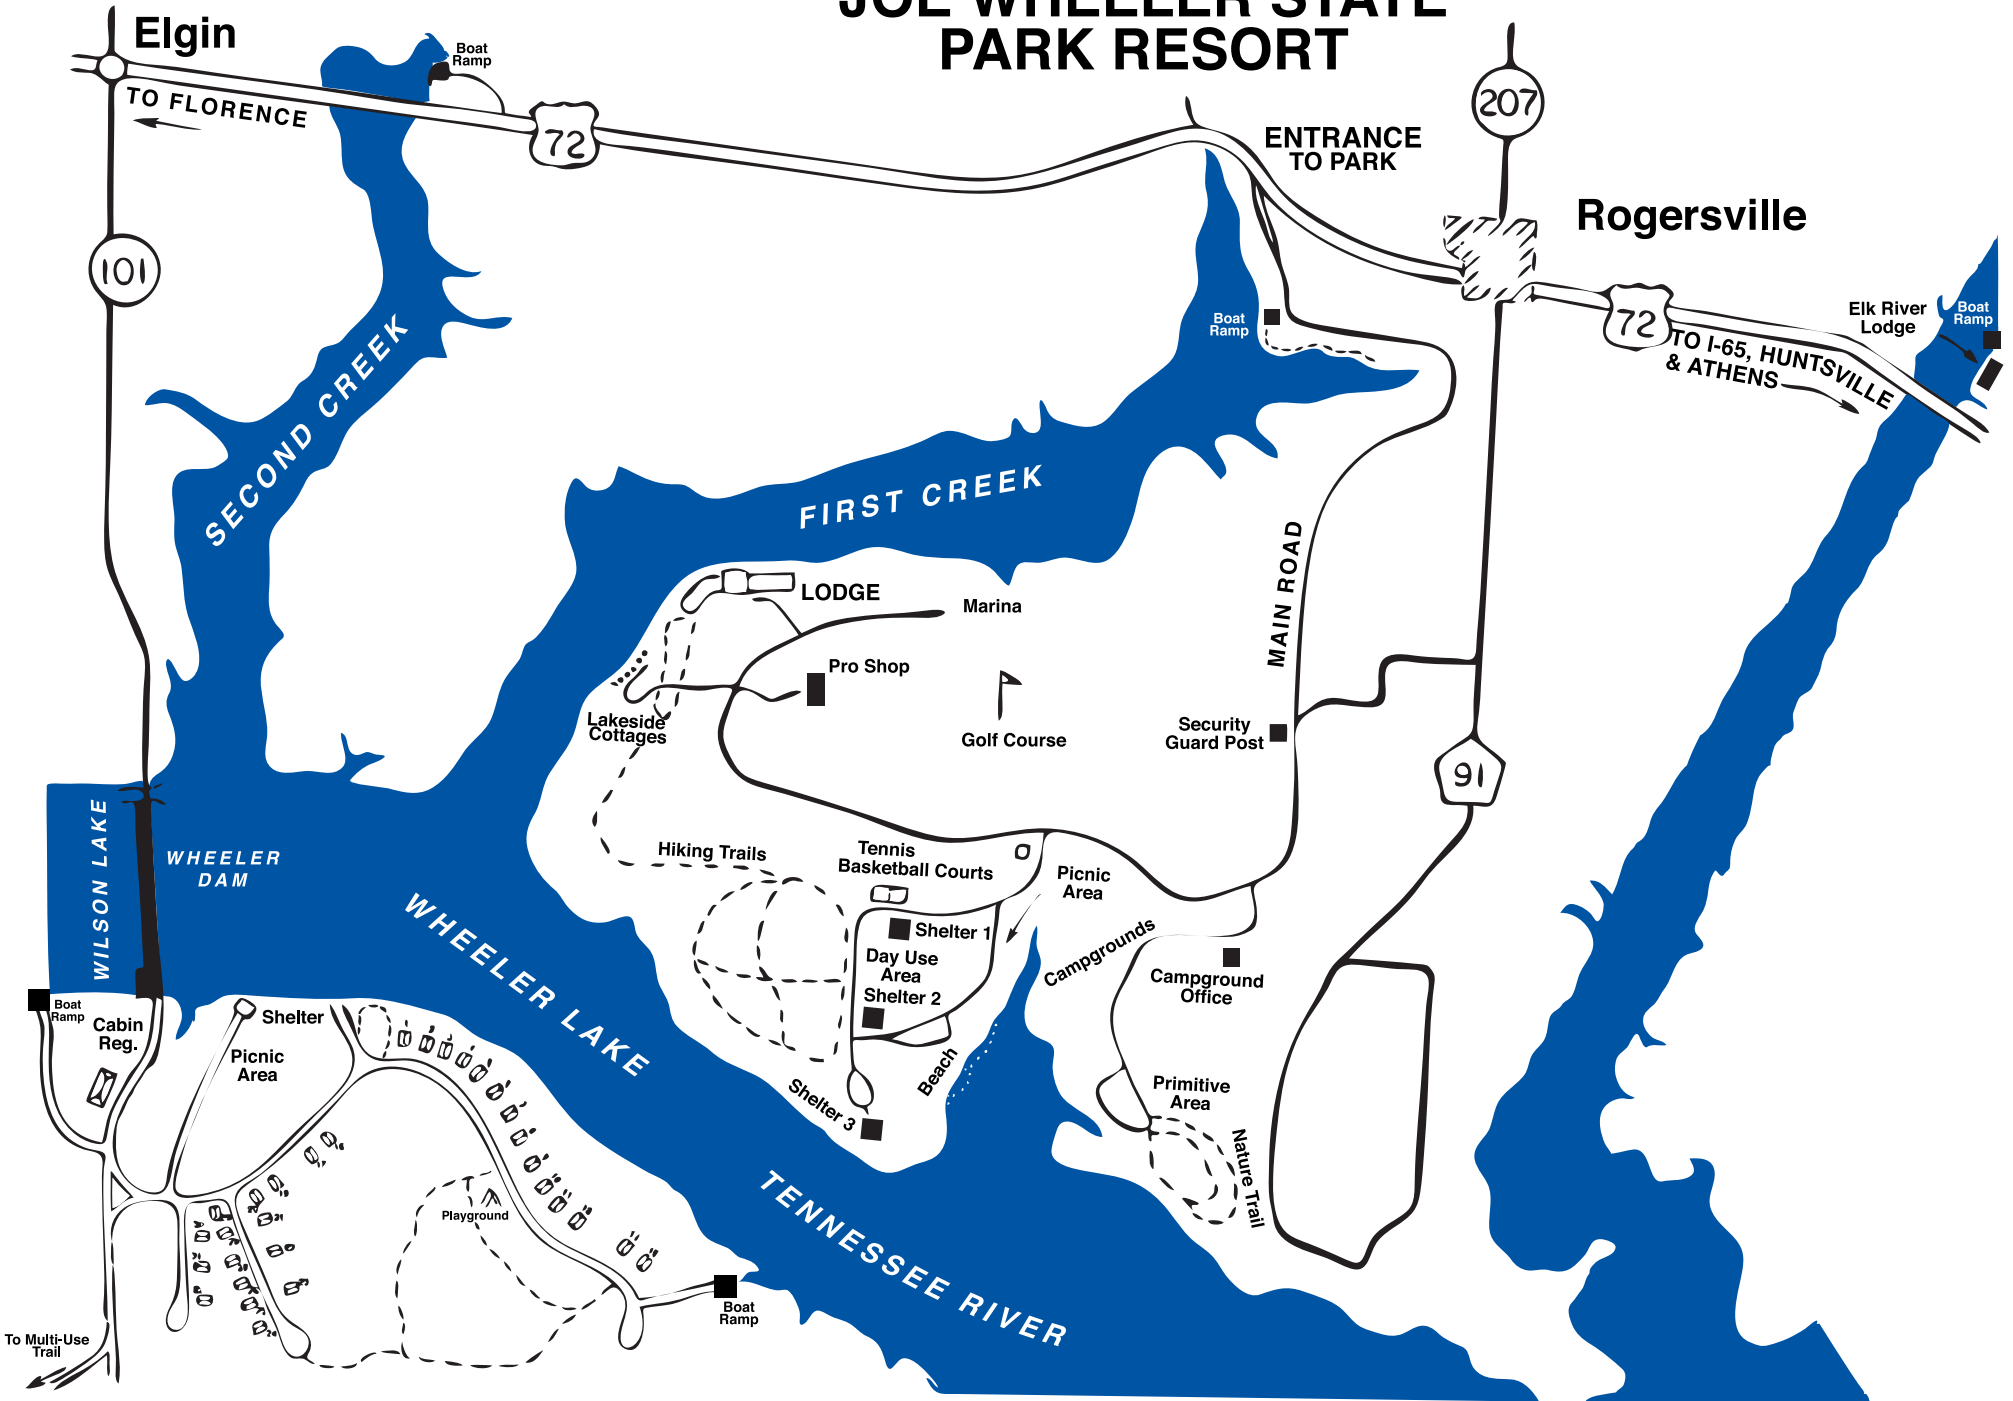

# JOE WHEELER STATE PARK RESORT

Elgin

Rogersville

TO FLORENCE

ENTRANCE TO PARK

TO I-65, HUNTSVILLE & ATHENS

SECOND CREEK

FIRST CREEK

WILSON LAKE

WHEELER DAM

WHEELER LAKE

TENNESSEE RIVER

LODGE

Marina

Pro Shop

Golf Course

Nature Trail

Shelter 1

Day Use Area

Shelter 2

Shelter 3

Beach

Shelter

Picnic Area

Boat Ramp

Boat Ramp

Boat Ramp